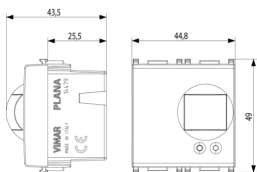

Drawings

Space view

Backside view

3D View

Technical data

- **Class group:** Alarm installations, emergency call and signalling
- **Class:** Movement detector for danger detection system
- **Type of messaging:** Infrared/microwave (Dual)
- **Mounting method:** Built-in
- **Operating current:** 28,00 mA
- **Operating voltage:** 12,00 - 12,01 V
- **Height:** 49,00 mm
- **Width:** 44,80 mm
- **Depth:** 43,50 mm
- **Characteristic:** Other
- **Cover monitoring:** Yes
- **Radio system:** No

Certifications

- 00. CE Marking - EU
- 21. IMQ-SICUREZZA - Italy ([download](#))
- 37. Marking - Morocco
- 43. UKCA mark - Great Britain
- 99. WEEE Directive ([download](#))

Packaging

Code 8007352548213
Quantity 1 NR
Dim. 11.2x9.6x9.8 [cm]
Weight 113.8 [g]

Code 8007352648173
Quantity 18 NR
Dim. 37.5x30x21 [cm]
Weight 2,492 [g]

Legal

Vimar reserves the right to change at any time and without notice the characteristics of the products reported. Installation should be carried out by qualified staff in compliance with the current regulations regarding the installation of electrical equipment in the country where the products are installed. For the terms of use of the information on the product info sheet see [Conditions of Use](#).