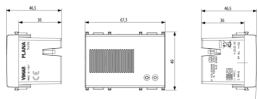

Drawings

Space view

Backside view

3D View

Technical data

- **Class group:** Optical and acoustic signalling equipment
- **Class:** Alarm signal
- **Housing colour:** Grey
- **Housing material:** Plastic
- **Type of tone:** Other
- **Loudness:** 77 dB
- **Nominal voltage:** 12,00 V
- **Built-in transformer:** No
- **Type of current:** DC
- **Electricity consumption:** 0,11 A
- **Mounting method:** Flush-mounted
- **Degree of protection (IP):** IP40

Certifications

- 00. CE Marking - EU
- 21. IMQ-SICUREZZA - Italy
- 37. Marking - Morocco
- 43. UKCA mark - Great Britain
- 99. WEEE Directive ([download](#))

Packaging

Code 8007352548671
Quantity 1 NR
Dim. 11.2x9.6x9.8 [cm]
Weight 130.8 [g]

Code 8007352648715
Quantity 18 NR
Dim. 37.5x30x21 [cm]
Weight 2,780 [g]

Legal

Vimar reserves the right to change at any time and without notice the characteristics of the products reported. Installation should be carried out by qualified staff in compliance with the current regulations regarding the installation of electrical equipment in the country where the products are installed. For the terms of use of the information on the product info sheet see [Conditions of Use](#).