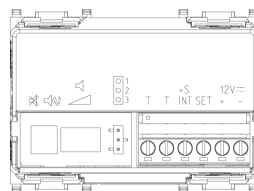

Drawings

Space view

Backside view

3D View

Technical data

- **Class group:** Optical and acoustic signalling equipment
- **Class:** Alarm signal
- **Housing colour:** Grey
- **Housing material:** Plastic
- **Type of tone:** Other
- **Loudness:** 77 dB
- **Nominal voltage:** 12,00 V
- **Built-in transformer:** No
- **Type of current:** DC
- **Electricity consumption:** 0,11 A
- **Mounting method:** Flush-mounted
- **Degree of protection (IP):** IP40

Code 8007352648715
Quantity 18 NR
Dim. 37.5x30x21 [cm]
Weight 2,780 [g]

Legal

Vimar reserves the right to change at any time and without notice the characteristics of the products reported. Installation should be carried out by qualified staff in compliance with the current regulations regarding the installation of electrical equipment in the country where the products are installed. For the terms of use of the information on the product info sheet see [Conditions of Use](#).