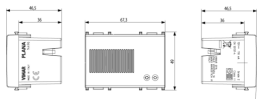

Drawings

Space view

Backside view

3D View

Technical data

- **Class group:** Optical and acoustic signalling equipment
- **Class:** Alarm signal
- **Housing colour:** White
- **Housing material:** Plastic
- **Type of tone:** Other
- **Loudness:** 77 dB
- **Nominal voltage:** 12,00 V
- **Built-in transformer:** No
- **Type of current:** DC
- **Electricity consumption:** 0,11 A
- **Mounting method:** Flush-mounted
- **Degree of protection (IP):** IP40

Certifications

- 00. CE Marking - EU
- 21. IMQ-SICUREZZA - Italy
- 37. Marking - Morocco
- 43. UKCA mark - Great Britain
- 99. WEEE Directive ([download](#))

Packaging

Code 8007352548664
Quantity 1 NR
Dim. 11.2x9.6x9.8 [cm]
Weight 131.2 [g]

Code 8007352648708
Quantity 18 NR
Dim. 37.5x30x21 [cm]
Weight 2,798 [g]

Legal

Vimar reserves the right to change at any time and without notice the characteristics of the products reported. Installation should be carried out by qualified staff in compliance with the current regulations regarding the installation of electrical equipment in the country where the products are installed. For the terms of use of the information on the product info sheet see [Conditions of Use](#).