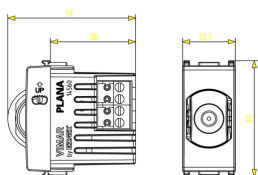

Drawings

Space view