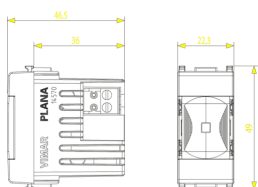

### Drawings

Space view

Backside view

3D View

## Packaging

8 007352275386

**Code** 8007352275386  
**Quantity** 1 NR  
**Dim.** 5.1x2.8x5.3 [cm]  
**Weight** 32.6 [g]

8 007352428577

**Code** 8007352428577  
**Quantity** 5 NR  
**Dim.** 14.2x6.7x5.9 [cm]  
**Weight** 192 [g]