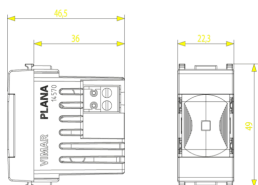

Drawings

Space view