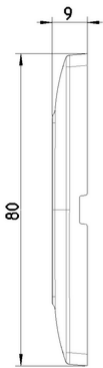

Drawings

Space view

Backside view

3D View

Certifications

• 00. CE Marking - EU

• 01. IMQ - Italy ([download](#))