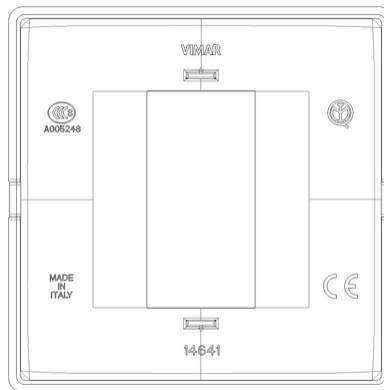

Drawings

Space view

Backside view

3D View

Certifications

• 00. CE Marking - EU

• 01. IMQ - Italy ([download](#))