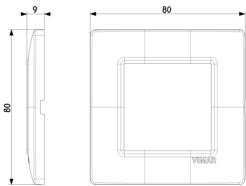

### Drawings

Space view

Backside view

3D View

## Technical data

- **Class group:** Domestic switching devices
- **Class:** Cover frame for domestic switching devices
- **Number of units:** 2
- **Mounting direction:** Horizontal and vertical
- **Number of units horizontal:** 2
- **Number of units vertical:** 1
- **Number of modules horizontal (module system):** 2
- **Number of modules vertical (module system):** 1
- **With mounting grid:** Yes
- **Suitable for subfloor installation duct box:** Yes
- **Suitable for wall duct:** Yes
- **Suitable for built-in installation:** Yes
- **Label space/information surface:** Yes
- **Material:** Plastic
- **Material quality:** Thermoplastic
- **Halogen free:** Yes
- **Surface protection:** Lacquered
- **Surface finishing:** Glossy
- **Colour:** Bronze
- **RAL-number (similar):** 1036
- **Transparent:** No
- **With hinged lid:** No
- **Degree of protection (IP):** IP00
- **Type of fastening:** Clamp mounting
- **Width:** 80,00 mm
- **Height:** 80,00 mm
- **Depth:** 9,00 mm
- **Built-in width:** 80,00 mm
- **Built-in height:** 80,00 mm
- **Diameter bore hole (opening):** 0 mm

## Packaging

**Code** 8007352433243  
**Quantity** 1 NR  
**Dim.** 8x8x0.9 [cm]  
**Weight** 12.8 [g]

**Code** 8007352433250  
**Quantity** 10 NR  
**Dim.** 11x9.8x9.1 [cm]  
**Weight** 167.6 [g]