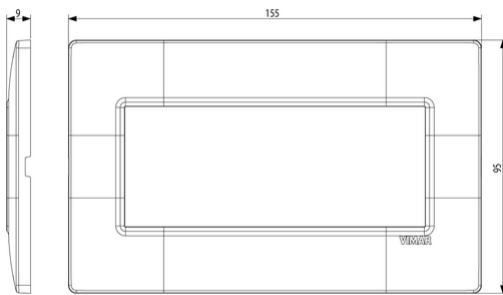

Drawings

Space view