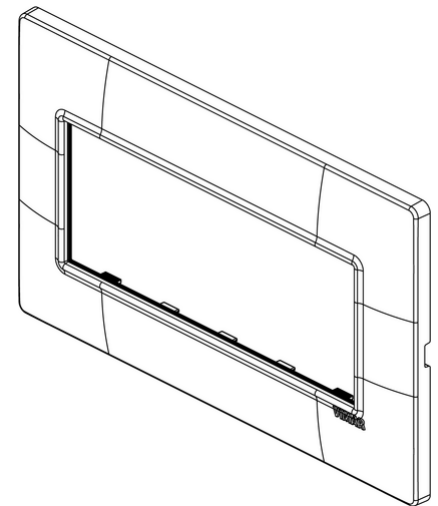

3D View

Certifications

• 01. IMQ - Italy ([download](#))

• 08. ASTA - UK ([download](#))