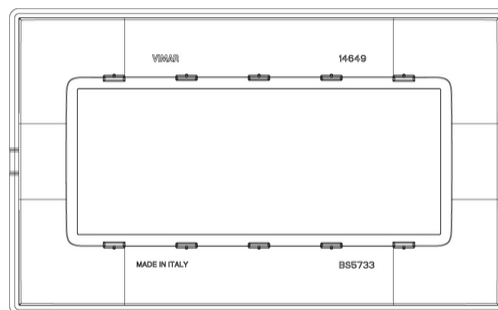

Backside view