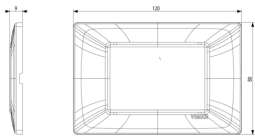

PLANA: Plate 3M techno Silver

14653.27

Wiring devices / Traditional wiring devices / PLANA / Cover plates

Plate 3M techno Silver

Product Status

3 - Active

Minimum order quantity

10 NR

Drawings

Space view

Backside view

3D View

Technical data

- **Class group:** Domestic switching devices
- **Class:** Cover frame for domestic switching devices
- **Number of units:** 3
- **Mounting direction:** Horizontal and vertical
- **Number of units horizontal:** 3
- **Number of units vertical:** 1
- **Number of modules horizontal (module system):** 3
- **Number of modules vertical (module system):** 1
- **With mounting grid:** No
- **Flush-mounted installation:** Yes
- **Suitable for subfloor installation duct box:** No
- **Suitable for wall duct:** No
- **Suitable for built-in installation:** Yes
- **Label space/information surface:** No
- **Material:** Plastic
- **Material quality:** Thermoplastic
- **Halogen free:** Yes
- **Anti-bacterial treatment:** No
- **Surface protection:** Lacquered
- **Surface finishing:** Glossy
- **Colour:** Silver
- **RAL-number (similar):** 9023
- **Transparent:** No
- **With hinged lid:** No
- **Degree of protection (IP):** IP00
- **Type of fastening:** Engage (snap)
- **Width:** 120,00 mm
- **Height:** 80,00 mm
- **Depth:** 9,00 mm
- **Diameter bore hole (opening):** 0 mm

Code 8007352701441
Quantity 10 NR
Dim. 14.6x9.8x9.9 [cm]
Weight 223.99 [g]

Code 8007352701458
Quantity 480 NR
Dim. 59x39x31.5 [cm]
Weight 11,560 [g]

Legal

Vimar reserves the right to change at any time and without notice the characteristics of the products reported. Installation should be carried out by qualified staff in compliance with the current regulations regarding the installation of electrical equipment in the country where the products are installed. For the terms of use of the information on the product info sheet see [Conditions of Use](#).