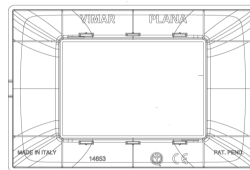

Drawings

Space view

Backside view

3D View

Technical data

- **Class group:** Domestic switching devices
- **Class:** Cover frame for domestic switching devices
- **Number of units:** 3
- **Mounting direction:** Horizontal and vertical
- **Number of units horizontal:** 3
- **Number of units vertical:** 1
- **Number of modules horizontal (module system):** 3
- **Number of modules vertical (module system):** 1
- **With mounting grid:** No
- **Flush-mounted installation:** Yes
- **Suitable for subfloor installation duct box:** No
- **Suitable for wall duct:** No
- **Suitable for built-in installation:** Yes
- **Label space/information surface:** No
- **Material:** Plastic
- **Material quality:** Thermoplastic
- **Halogen free:** Yes
- **Anti-bacterial treatment:** No
- **Surface protection:** Lacquered
- **Surface finishing:** Glossy
- **Colour:** Silver
- **RAL-number (similar):** 9023
- **Transparent:** No
- **With hinged lid:** No
- **Degree of protection (IP):** IP00
- **Type of fastening:** Engage (snap)
- **Width:** 120,00 mm
- **Height:** 80,00 mm
- **Depth:** 9,00 mm
- **Diameter bore hole (opening):** 0 mm

Certifications

- 00. CE Marking - EU
- 01. IMQ - Italy ([download](#))
- 29. QCERT - Colombia
- 43. UKCA mark - Great Britain

Packaging

Code 8007352701434
Quantity 1 NR
Dim. 17x8x0.9 [cm]
Weight 17.82 [g]

Code 8007352701441
Quantity 10 NR
Dim. 14.6x9.8x9.9 [cm]
Weight 223.99 [g]

Code 8007352701458
Quantity 480 NR
Dim. 59x39x31.5 [cm]
Weight 11,560 [g]

Legal

Vimar reserves the right to change at any time and without notice the characteristics of the products reported. Installation should be carried out by qualified staff in compliance with the current regulations regarding the installation of electrical equipment in the country where the products are installed. For the terms of use of the information on the product info sheet see [Conditions of Use](#).