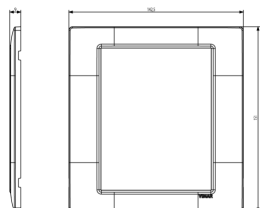

## Drawings

Space view

Backside view

3D View

## Packaging

**Code** 8007352337954  
**Quantity** 1 NR  
**Dim.** 18.5x18.4x2.2 [cm]  
**Weight** 92.13 [g]