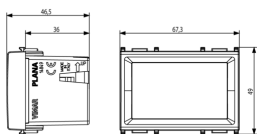

Drawings

Space view

Backside view

3D View

Technical data

- **Class group:** Installation bus systems
- **Class:** Signalling and operation panel for bus system
- **Bus system KNX:** Yes
- **Bus system KNX-RF (Radio Frequent):** No
- **Bus system radio frequent:** No
- **Bus system LON:** No
- **Bus system Powernet:** No
- **Other bus systems:** None
- **Radio frequent bidirectional:** No
- **Mounting method:** Flush-mounted
- **Text field:** Yes
- **Display:** Monochrome
- **Touch function:** Yes
- **Additional interfaces:** Other
- **With bus connection:** Yes
- **Material:** Plastic
- **Material quality:** Other
- **Colour:** White
- **RAL-number (similar):** 9003
- **Degree of protection (IP):** IP40

Certifications

- 37. Marking - Morocco

Packaging

Code 8007352389854
Quantity 1 NR
Dim. 11.2x9.6x9.8 [cm]
Weight 151.11 [g]

Legal

Vimar reserves the right to change at any time and without notice the characteristics of the products reported. Installation should be carried out by qualified staff in compliance with the current regulations regarding the installation of electrical equipment in the country where the products are installed. For the terms of use of the information on the product info sheet see [Conditions of Use](#).