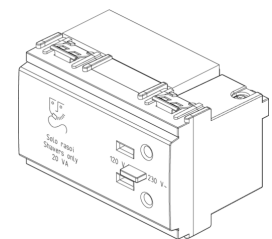

IDEA: Shaver supply unit 230V white

16290.B

Wiring devices / Traditional wiring devices / IDEA / Devices

Shaver supply unit 230V white

Shaver supply unit with 20 VA isolating transformer, input voltage 230 V~ 50-60 Hz, 120 V~ output voltage for 2P 15 A 125 V~ American standard plugs with non-polarized blades, 230 V~ output voltage for 2P 2,5 A Europlugs, white - 3 modules

Product Status

3 - Active

Minimum order quantity

1 NR

Drawings

Space view

3D View