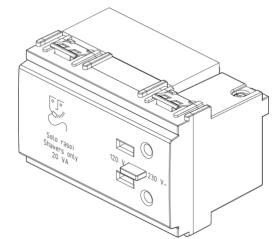

### Drawings

Space view

Backside view

3D View

## Technical data

- **Class group:** Domestic switching devices
- **Class:** Razor socket outlet
- **Assembly arrangement:** Modular device for domestic switching devices
- **Number of modules (module system):** 3
- **Mounting method:** Flush-mounted
- **With hinged lid:** No
- **Voltage reversible:** No
- **Nominal voltage low value:** 230 V
- **Nominal voltage high value:** 230 V
- **Material:** Plastic
- **Material quality:** Thermoplastic
- **Surface finishing:** Matt
- **Colour:** Grey
- **RAL-number (similar):** 7015
- **Transparent:** No
- **Device width:** 74,80 mm
- **Device height:** 50,10 mm
- **Device depth:** 54,50 mm
- **With built-in installation box:** No