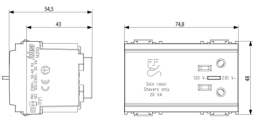

Drawings

Space view