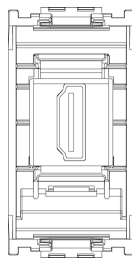

Minimum order quantity

1 NR

Sheets, Manuals, Documentation

- [Multilanguage instructions sheet \(1177 kb\)](#)

Drawings

Space view

Backside view

3D View

Technical data

- **Class group:** Domestic switching devices
- **Class:** Insert/cover for communication technology
- **Assembly arrangement:** Modular device for domestic switching devices
- **Utilization:** HDMI
- **Support ring:** No
- **With dust cover:** No
- **With hinged lid:** No
- **With imprint:** No
- **Mounting method:** Flush-mounted
- **Material:** Plastic
- **Material quality:** Thermoplastic
- **Halogen free:** Yes
- **Surface protection:** Untreated
- **Surface finishing:** Matt
- **Colour:** White
- **RAL-number (similar):** 9001
- **Transparent:** No
- **Number of modules (module system):** 1
- **With strain relief:** No
- **Luster terminal:** No
- **Suitable for degree of protection (IP):** IP20
- **Device width:** 24,80 mm
- **Device height:** 50,10 mm
- **Device depth:** 46,80 mm

Certifications

- 00. CE Marking - EU
- 10. EAC Eurasian Customs Union
- 43. UKCA mark - Great Britain
- 99. WEEE Directive ([download](#))

Packaging

Code 8007352420649
Quantity 1 NR
Dim. 14.2x6.7x5.9 [cm]
Weight 78.1 [g]