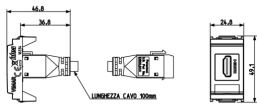

Drawings

Space view