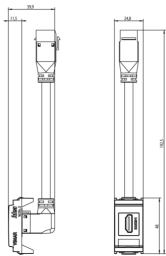

Drawings

Space view