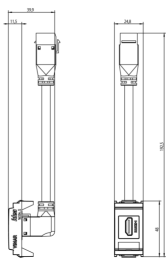

### Drawings

Space view

Backside view

3D View

## Packaging

**Code** 8007352560154  
**Quantity** 1 NR  
**Dim.** 14.2x6.7x5.9 [cm]  
**Weight** 84.8 [g]