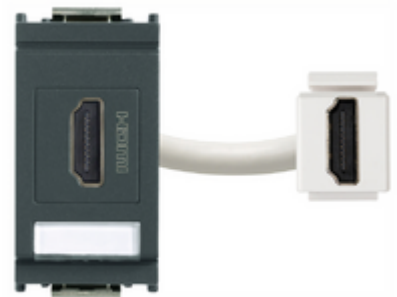

IDEA: HDMI socket connector grey

16334

Wiring devices / Traditional wiring devices / IDEA / Devices

HDMI socket connector grey

Socket outlet with HDMI connector, Keystone fixing, grey

Product Status

3 - Active

Technical data

- **Class group:** Domestic switching devices
- **Class:** Insert/cover for communication technology
- **Assembly arrangement:** Modular device for domestic switching devices
- **Utilization:** HDMI
- **Support ring:** No
- **With dust cover:** No
- **With hinged lid:** No
- **With imprint:** No
- **Mounting method:** Flush-mounted
- **Material:** Plastic
- **Material quality:** Thermoplastic
- **Halogen free:** Yes
- **Surface protection:** Untreated
- **Surface finishing:** Matt
- **Colour:** Grey
- **RAL-number (similar):** 7015
- **Transparent:** No
- **Number of modules (module system):** 1
- **With strain relief:** No
- **Luster terminal:** No
- **Suitable for degree of protection (IP):** IP20
- **Device width:** 24,80 mm
- **Device height:** 50,10 mm
- **Device depth:** 46,80 mm