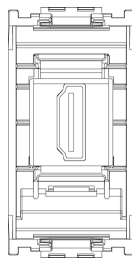

Minimum order quantity

1 NR

Sheets, Manuals, Documentation

- [Multilanguage instructions sheet \(1177 kb\)](#)

Drawings

Space view

Backside view

3D View

Technical data

- **Class group:** Domestic switching devices
- **Class:** Insert/cover for communication technology
- **Assembly arrangement:** Modular device for domestic switching devices
- **Utilization:** HDMI
- **Support ring:** No
- **With dust cover:** No
- **With hinged lid:** No
- **With imprint:** No
- **Mounting method:** Flush-mounted
- **Material:** Plastic
- **Material quality:** Thermoplastic
- **Halogen free:** Yes
- **Surface protection:** Untreated
- **Surface finishing:** Matt
- **Colour:** Grey
- **RAL-number (similar):** 7015
- **Transparent:** No
- **Number of modules (module system):** 1
- **With strain relief:** No
- **Luster terminal:** No
- **Suitable for degree of protection (IP):** IP20
- **Device width:** 24,80 mm
- **Device height:** 50,10 mm
- **Device depth:** 46,80 mm

Certifications

- 00. CE Marking - EU
- 10. EAC Eurasian Customs Union
- 43. UKCA mark - Great Britain
- 99. WEEE Directive ([download](#))

Packaging

Code 8007352420656
Quantity 1 NR
Dim. 14.2x6.7x5.9 [cm]
Weight 83.75 [g]