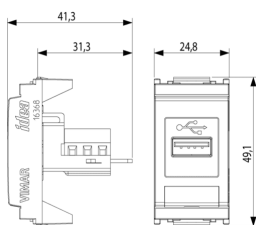

Minimum order quantity

1 NR

Sheets, Manuals, Documentation

- [Multilanguage instructions sheet \(366 kb\)](#)

Drawings

Space view

Backside view

3D View

Technical data

- **Class group:** Domestic switching devices
- **Class:** Insert/cover for communication technology
- **Assembly arrangement:** Modular device for domestic switching devices
- **Utilization:** USB
- **Support ring:** No
- **With dust cover:** No
- **With hinged lid:** No
- **With imprint:** No
- **Mounting method:** Flush-mounted
- **Material:** Plastic
- **Material quality:** Thermoplastic
- **Halogen free:** Yes
- **Surface protection:** Untreated
- **Surface finishing:** Matt
- **Colour:** Grey
- **RAL-number (similar):** 7015
- **Transparent:** No
- **Number of modules (module system):** 1
- **With strain relief:** Yes
- **Luster terminal:** No
- **Suitable for degree of protection (IP):** IP20
- **Device width:** 24,80 mm
- **Device height:** 50,10 mm
- **Device depth:** 41,30 mm

Certifications

- 00. CE Marking - EU
- 10. EAC Eurasian Customs Union
- 43. UKCA mark - Great Britain
- 99. WEEE Directive ([download](#))

Packaging

Code 8007352420687
Quantity 1 NR
Dim. 5.1x4.3x5.3 [cm]
Weight 27.25 [g]

Code 8007352420694
Quantity 10 NR
Dim. 26.9x11.6x4.9 [cm]
Weight 316.38 [g]

Code 8007352637627
Quantity 200 NR
Dim. 47.5x27x29 [cm]
Weight 6,627.6 [g]

Legal

Vimar reserves the right to change at any time and without notice the characteristics of the products reported. Installation should be carried out by qualified staff in compliance with the current regulations regarding the installation of electrical equipment in the country where the products are installed. For the terms of use of the information on the product info sheet see [Conditions of Use](#).