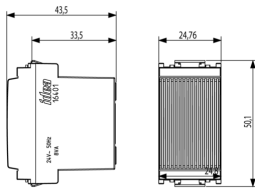

## Drawings

Space view

Backside view

3D View

# Packaging

**Code** 8007352021907  
**Quantity** 1 NR  
**Dim.** 5.1x2.8x5.3 [cm]  
**Weight** 61.33 [g]

**Code** 8007352263581  
**Quantity** 10 NR  
**Dim.** 14.4x11.6x6 [cm]  
**Weight** 661.73 [g]