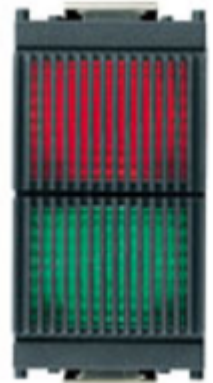

IDEA: Red/green double indicator unit grey

16432.RV

Wiring devices / Traditional wiring devices / IDEA / Devices

Red/green double indicator unit grey

Double indicator unit for 2 signalling units, red and green diffusers, grey.
Provided without signalling unit

Product Status

2 - Will be discontinued

Minimum order quantity

20 NR

Technical data

- **Class group:** Domestic switching devices
- **Class:** Information light signal for domestic switching devices
- **Assembly arrangement:** Modular device for domestic switching devices
- **Number of modules (module system):** 1
- **Lamp holder:** Other
- **With light source:** No
- **Lamp type:** LED exchangeable
- **With flashlight:** No
- **With fixed symbol/imprint:** No
- **With exchangeable symbol:** No
- **Mounting method:** Flush-mounted

- **Type of fastening:** Engage (snap)
- **Material:** Plastic
- **Material quality:** Thermoplastic
- **Surface protection:** Untreated
- **Surface finishing:** Matt
- **Colour:** Grey
- **RAL-number (similar):** 1013
- **Transparent:** No
- **Colour light source:** Green
- **Suitable for degree of protection (IP):** IP40
- **Nominal voltage:** 250 V