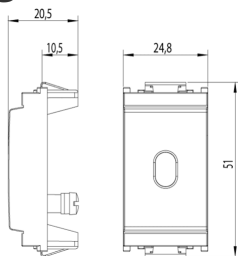

IDEA: Cable outlet +cord-grip white

16541.B

Wiring devices / Traditional wiring devices / IDEA / Devices

Cable outlet +cord-grip white

Cable outlet with cord-grip, white

Product Status

3 - Active

Minimum order quantity

20 NR

Drawings

Space view

Backside view

3D View

Technical data

- **Class group:** Domestic switching devices
- **Class:** Cable entry
- **Model:** Other
- **Colour:** White
- **RAL-number (similar):** 9001
- **Suitable for surface mounted box for flush-mounted switching equipment:** Yes

Certifications

- 00. CE Marking - EU
- 01. IMQ - Italy ([download](#))
- 15. CCC - China ([download](#))
- 43. UKCA mark - Great Britain
- 96. Electrotechnical expert ([download](#))

Packaging

Code 8007352047518
Quantity 1 NR
Dim. 2.5x5x2 [cm]
Weight 9.4 [g]

Code 8007352104983
Quantity 2 NR
Dim. 4.1x2.8x5.3 [cm]
Weight 22.2 [g]

Code 8007352047846
Quantity 20 NR
Dim. 14.4x9x6 [cm]
Weight 257.8 [g]

Legal

Vimar reserves the right to change at any time and without notice the characteristics of the products reported. Installation should be carried out by qualified staff in compliance with the current regulations regarding the installation of electrical equipment in the country where the products are installed. For the terms of use of the information on the product info sheet see [Conditions of Use](#).