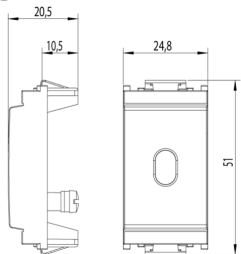

20 NR

Drawings

Space view

Backside view

3D View

Technical data

- **Class group:** Domestic switching devices
- **Class:** Cable entry
- **Model:** Other
- **Colour:** Grey
- **RAL-number (similar):** 7015
- **Suitable for surface mounted box for flush-mounted switching equipment:** Yes

Certifications

- 00. CE Marking - EU
- 01. IMQ - Italy ([download](#))
- 15. CCC - China ([download](#))
- 43. UKCA mark - Great Britain
- 96. Electrotechnical expert ([download](#))

Packaging

Code 8007352001787
Quantity 1 NR
Dim. 2.5x5x2 [cm]
Weight 9.6 [g]

Code 8007352104976
Quantity 2 NR
Dim. 4.1x2.8x5.3 [cm]
Weight 22.47 [g]

Code 8007352001893
Quantity 20 NR
Dim. 14.4x9x6 [cm]
Weight 257 [g]

Code 8007352637634
Quantity 320 NR
Dim. 37.5x30x13.5 [cm]
Weight 4,412 [g]