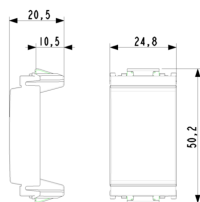

100 NR

Drawings

Space view

Backside view

3D View

Technical data

- **Class group:** Domestic switching devices
- **Class:** Push button
- **Method of operation:** Other
- **Number of modules (module system):** 100
- **Nominal voltage:** 0 V
- **Feedback-signal contact:** No
- **Mounting method:** Flush-mounted
- **Type of fastening:** Mounting with claw
- **Material:** Plastic
- **Material quality:** Thermoplastic
- **Halogen free:** Yes
- **Surface protection:** Untreated
- **Surface finishing:** Matt
- **Colour:** Grey
- **RAL-number (similar):** 7015
- **Transparent:** No
- **Label space/information surface:** Yes
- **Device width:** 24,80 mm
- **Device height:** 50,20 mm
- **Device depth:** 20,50 mm

Code 8007352082359
Quantity 1 NR
Dim. 2.5x5x2 [cm]
Weight 5.77 [g]

8 007352 146051

Code 8007352146051
Quantity 10 NR
Dim. 31x5.2x2 [cm]
Weight 58.2 [g]

8 007352 083431

Code 8007352083431
Quantity 100 NR
Dim. 28.2x11.1x10 [cm]
Weight 677.8 [g]

8 007352 308596

Code 8007352308596
Quantity 2,000 NR
Dim. 80x52x503 [cm]
Weight 762,000 [g]

Legal

Vimar reserves the right to change at any time and without notice the characteristics of the products reported. Installation should be carried out by qualified staff in compliance with the current regulations regarding the installation of electrical equipment in the country where the products are installed. For the terms of use of the information on the product info sheet see [Conditions of Use](#).