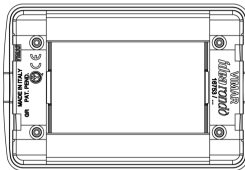

Product Status

3 - Active

Minimum order quantity

1 NR

Drawings

Space view

Backside view

3D View

Technical data

- **Class group:** Domestic switching devices
- **Class:** Cover frame for domestic switching devices
- **Number of units:** 3
- **Mounting direction:** Horizontal and vertical
- **Number of units horizontal:** 3
- **Number of units vertical:** 1
- **Number of modules horizontal (module system):** 3
- **Number of modules vertical (module system):** 1
- **With mounting grid:** Yes
- **Suitable for subfloor installation duct box:** Yes
- **Suitable for wall duct:** Yes
- **Suitable for built-in installation:** Yes
- **Label space/information surface:** Yes
- **Material:** Metal
- **Material quality:** Other
- **Halogen free:** Yes
- **Surface protection:** Metallic
- **Surface finishing:** Glossy
- **Colour:** Brass
- **RAL-number (similar):** 1036
- **Transparent:** No
- **With hinged lid:** No
- **Degree of protection (IP):** IP00
- **Type of fastening:** Clamp mounting
- **Width:** 123,00 mm
- **Height:** 82,00 mm
- **Depth:** 9,00 mm
- **Built-in width:** 123,00 mm
- **Built-in height:** 82,00 mm
- **Diameter bore hole (opening):** 0 mm

Certifications

- 00. CE Marking - EU
- 01. IMQ - Italy ([download](#))
- 43. UKCA mark - Great Britain

Packaging

Code 8007352357686
Quantity 1 NR
Dim. 12.5x8.5x1.1 [cm]
Weight 109.1 [g]

Code 8007352357693
Quantity 10 NR
Dim. 13.1x12.1x9.1 [cm]
Weight 1,205.5 [g]