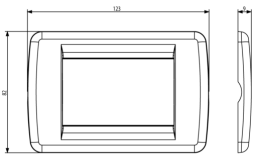

IDEA: Rondò plate 3M met. antique brass

16753.37

Wiring devices / Traditional wiring devices / IDEA / Cover plates

Rondò plate 3M met. antique brass

3-module Rondò cover plate, die-cast metal, antique brass

Product Status

3 - Active

Minimum order quantity

1 NR

Drawings

Space view

Backside view

3D View

Technical data

- **Class group:** Domestic switching devices
- **Class:** Cover frame for domestic switching devices
- **Number of units:** 3
- **Mounting direction:** Horizontal and vertical
- **Number of units horizontal:** 3
- **Number of units vertical:** 1
- **Number of modules horizontal (module system):** 3
- **Number of modules vertical (module system):** 1
- **With mounting grid:** Yes
- **Suitable for subfloor installation duct box:** Yes
- **Suitable for wall duct:** Yes
- **Suitable for built-in installation:** Yes
- **Label space/information surface:** Yes
- **Material:** Metal
- **Material quality:** Other
- **Halogen free:** Yes
- **Surface protection:** Metallic
- **Surface finishing:** Glossy
- **Colour:** Brass
- **RAL-number (similar):** 1036
- **Transparent:** No
- **With hinged lid:** No
- **Degree of protection (IP):** IP00
- **Type of fastening:** Clamp mounting
- **Width:** 123,00 mm
- **Height:** 82,00 mm
- **Depth:** 9,00 mm
- **Built-in width:** 123,00 mm
- **Built-in height:** 82,00 mm
- **Diameter bore hole (opening):** 0 mm

Certifications

- 00. CE Marking - EU
- 01. IMQ - Italy ([download](#))
- 43. UKCA mark - Great Britain

Packaging

Code 8007352357686
Quantity 1 NR
Dim. 12.5x8.5x1.1 [cm]
Weight 109.1 [g]

Code 8007352357693
Quantity 10 NR
Dim. 13.1x12.1x9.1 [cm]
Weight 1,205.5 [g]