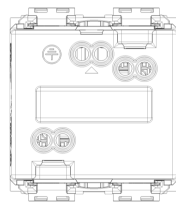

Product Status

3 - Active

Minimum order quantity

20 NR

Drawings

Space view

Backside view

3D View

Technical data

- **Class group:** Domestic switching devices
- **Class:** Socket outlet
- **Number of units:** 1
- **Number of modules (module system):** 2
- **Number of socket outlets switchable:** 0
- **Imprint/indication:** None
- **Connection type:** Screwed terminal
- **With hinged lid:** No
- **With enhanced contact protection:** Yes
- **Label space/information surface:** Yes
- **Colour:** Grey
- **RAL-number (similar):** 7015
- **Metallic colour:** No
- **Transparent:** No
- **Lockable:** No
- **Eject-mechanism:** No
- **Insulated mounting:** No
- **With function lighting:** No
- **Over voltage protection:** No
- **Fault current protection:** No
- **Mounting method:** Flush-mounted
- **Material:** Plastic
- **Material quality:** Thermoplastic
- **Halogen free:** Yes
- **Surface protection:** Untreated
- **Surface finishing:** Matt
- **With loop through function:** No
- **With on/off switch:** No
- **Rotated central insert:** No
- **Nominal current:** 16 A
- **Nominal voltage:** 250 V
- **Frequency:** 50,00 - 60,00 HZ
- **Suitable for degree of protection (IP):** IP20
- **Impact strength:** Other
- **Device width:** 43,80 mm
- **Device height:** 50,10 mm
- **Device depth:** 36,50 mm

Packaging

Code 8007352079496
Quantity 1 NR
Dim. 5.1x4.3x5.3 [cm]
Weight 48.53 [g]

Code 8007352079502
Quantity 20 NR
Dim. 26.9x11.6x9 [cm]
Weight 1,050.83 [g]

Code 8007352335677
Quantity 240 NR
Dim. 38x28.5x35.5 [cm]
Weight 13,150 [g]