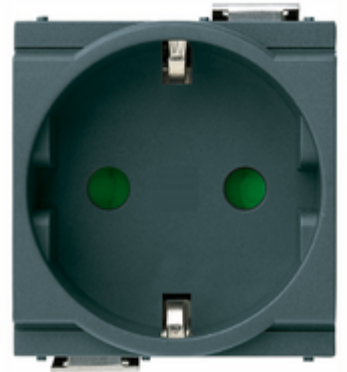

IDEA: 2P+E 16A German SICURY outlet grey

17038

Wiring devices / Traditional wiring devices / IDEA / Devices

2P+E 16A German SICURY outlet grey

2P+E 16 A 250 V~ SICURY socket outlet, German standard, grey - 2 reduced modules

Technical data

- **Class group:** Domestic switching devices
- **Class:** Socket outlet
- **Number of units:** 1
- **Number of modules (module system):** 2
- **Number of socket outlets switchable:** 0
- **Imprint/indication:** None
- **Connection type:** Screwed terminal
- **With hinged lid:** No
- **With enhanced contact protection:** Yes
- **Label space/information surface:** Yes
- **Colour:** Grey
- **RAL-number (similar):** 7015
- **Metallic colour:** No
- **Transparent:** No
- **Lockable:** No
- **Eject-mechanism:** No
- **Insulated mounting:** No
- **With function lighting:** No
- **Over voltage protection:** No
- **Fault current protection:** No
- **Mounting method:** Flush-mounted
- **Material:** Plastic
- **Material quality:** Thermoplastic
- **Halogen free:** Yes
- **Surface protection:** Untreated
- **Surface finishing:** Matt
- **With loop through function:** No
- **With on/off switch:** No
- **Rotated central insert:** No
- **Nominal current:** 16 A
- **Nominal voltage:** 250 V
- **Frequency:** 50,00 - 60,00 HZ
- **Suitable for degree of protection (IP):** IP20
- **Impact strength:** Other
- **Device width:** 43,80 mm
- **Device height:** 50,10 mm
- **Device depth:** 36,50 mm