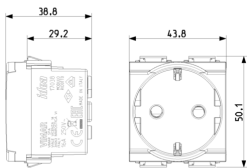

Drawings

Space view