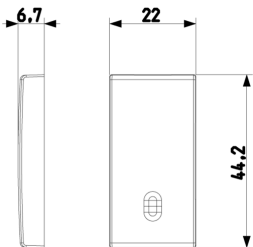

Drawings

Space view