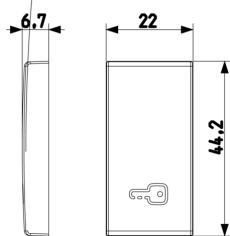

Drawings

Space view