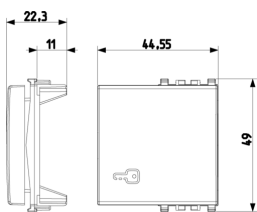

Drawings

Space view