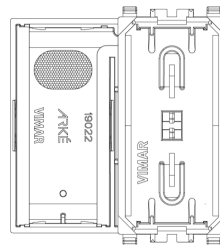

Minimum order quantity

10 NR

Video

- [Arké lives in your time](#)

Drawings

Space view

Backside view

3D View

Gallery

Technical data

- **Class group:** Domestic switching devices
- **Class:** Control element/cover plate for domestic switching devices
- **Model:** One-part rocker
- **Imprint/indication:** Symbol key/door
- **Utilization:** Switch/push button
- **Suitable for touch sensor connector for bus system:** No
- **Type of fastening:** Clamp mounting
- **Monitoring window/light outlet:** Yes
- **Material:** Plastic
- **Material quality:** Thermoplastic
- **Halogen free:** Yes
- **Surface protection:** Untreated
- **Surface finishing:** Matt
- **Colour:** Grey
- **RAL-number (similar):** 7015
- **With label area:** No
- **With exchangeable lens/symbol:** No
- **Suitable for degree of protection (IP):** IP40
- **Depth:** 1.130,00 mm

Certifications

- 00. CE Marking - EU
- 01. IMQ - Italy ([download](#))
- 29. QCERT - Colombia
- 43. UKCA mark - Great Britain
- 96. Electrotechnical expert ([download](#))

Packaging

Code 8007352413528
Quantity 1 NR
Dim. 4.46x4.9x2.23 [cm]
Weight 11.1 [g]

Code 8007352413535
Quantity 2 NR
Dim. 5.1x2.8x5.3 [cm]
Weight 22.2 [g]

Code 8007352413542
Quantity 10 NR
Dim. 14.2x6.7x5.9 [cm]
Weight 141.6 [g]

Legal

Vimar reserves the right to change at any time and without notice the characteristics of the products reported. Installation should be carried out by qualified staff in compliance with the current regulations regarding the installation of electrical equipment in the country where the products are installed. For the terms of use of the information on the product info sheet see [Conditions of Use](#).