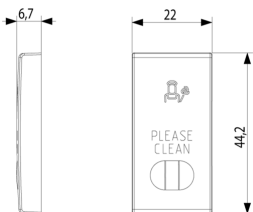

## Drawings

Space view

Backside view

3D View

## Technical data

- **Class group:** Domestic switching devices
- **Class:** Control element/cover plate for domestic switching devices
- **Model:** One-part rocker
- **Imprint/indication:** Various symbols
- **Utilization:** Switch/push button
- **Suitable for touch sensor connector for bus system:** No
- **Type of fastening:** Clamp mounting
- **Monitoring window/light outlet:** Yes
- **Material:** Plastic
- **Material quality:** Thermoplastic
- **Halogen free:** Yes
- **Surface protection:** Untreated
- **Surface finishing:** Matt
- **Colour:** Grey
- **RAL-number (similar):** 7015
- **With label area:** No
- **With exchangeable lens/symbol:** No
- **Suitable for degree of protection (IP):** IP40
- **Depth:** 670,00 mm

## Packaging

**Code** 8007352540408  
**Quantity** 1 NR  
**Dim.** 2.2x4.4x0.7 [cm]  
**Weight** 3.312 [g]

**Code** 8007352540415  
**Quantity** 5 NR  
**Dim.** 4.1x2.8x5.3 [cm]  
**Weight** 16.56 [g]

**Code** 8007352540422  
**Quantity** 25 NR  
**Dim.** 14.2x6.7x5.9 [cm]  
**Weight** 114.45 [g]