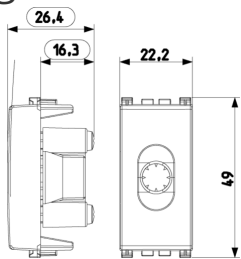

Drawings

Space view