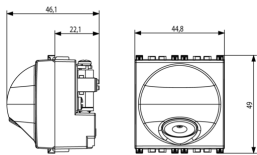

Drawings

Space view