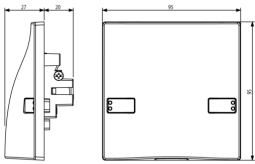

Drawings

Space view