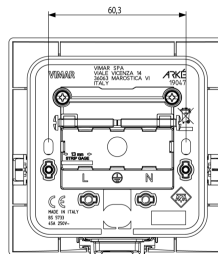

ARKÉ: Cable outlet+terminalbar 45A white

19047.B

Wiring devices / Traditional wiring devices / ARKÉ / Devices

Cable outlet+terminalbar 45A white

Cable outlet with 2P+E 45 A 250 V~ terminal bar, with built-in frame and cover, for square British standard boxes, white

Backside view

3D View

Technical data

- **Class group:** Domestic switching devices
- **Class:** Cable entry
- **Model:** Other

- **Colour:** White
- **RAL-number (similar):** 9016

Certifications

- 00. CE Marking - EU
- 08. ASTA - UK ([download](#))
- 37. Marking - Morocco
- 43. UKCA mark - Great Britain
- 96. Electrotechnical expert ([download](#))
- 99. WEEE Directive ([download](#))

Packaging

8 007352 590052

Code 8007352590052
Quantity 1 NR
Dim. 9.7x5.1x9.8 [cm]
Weight 138.8 [g]

8 007352 590069

Code 8007352590069
Quantity 5 NR
Dim. 26.4x11x10.9 [cm]
Weight 781.6 [g]

Legal

Vimar reserves the right to change at any time and without notice the characteristics of the products reported. Installation should be carried out by qualified staff in compliance with the current regulations regarding the installation of electrical equipment in the country where the products are installed. For the terms of use of the information on the product info sheet see [Conditions of Use](#).