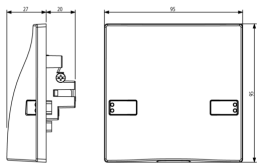

Drawings

Space view