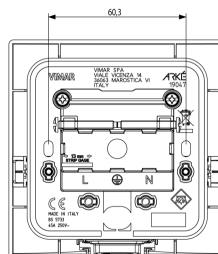

ARKÉ: Cable outlet+terminalbar 45A grey

19047

Wiring devices / Traditional wiring devices / ARKÉ / Devices

Cable outlet+terminalbar 45A grey

Cable outlet with 2P+E 45 A 250 V~ terminal bar, with built-in frame and cover, for square British standard boxes, grey

Backside view

3D View

Technical data

- **Class group:** Domestic switching devices
- **Class:** Cable entry
- **Model:** Other

- **Colour:** Grey
- **RAL-number (similar):** 7015

Certifications

- 00. CE Marking - EU
- 08. ASTA - UK ([download](#))
- 37. Marking - Morocco
- 43. UKCA mark - Great Britain
- 96. Electrotechnical expert ([download](#))
- 99. WEEE Directive ([download](#))

Packaging

8 007352590038

Code 8007352590038
Quantity 1 NR
Dim. 9.7x5.1x9.8 [cm]
Weight 137.3 [g]

8 007352590045

Code 8007352590045
Quantity 5 NR
Dim. 26.4x11x10.9 [cm]
Weight 774.4 [g]

Legal

Vimar reserves the right to change at any time and without notice the characteristics of the products reported. Installation should be carried out by qualified staff in compliance with the current regulations regarding the installation of electrical equipment in the country where the products are installed. For the terms of use of the information on the product info sheet see [Conditions of Use](#).