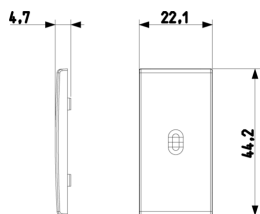

## Drawings

Space view

Backside view

3D View

## Packaging

**Code** 8007352594791  
**Quantity** 1 NR  
**Dim.** 2.2x4.4x0.5 [cm]  
**Weight** 3.472 [g]

**Code** 8007352594807  
**Quantity** 5 NR  
**Dim.** 6.6x4.4x1 [cm]  
**Weight** 11.1 [g]

**Code** 8007352594814  
**Quantity** 25 NR  
**Dim.** 14.2x6.7x5.9 [cm]  
**Weight** 86.8 [g]