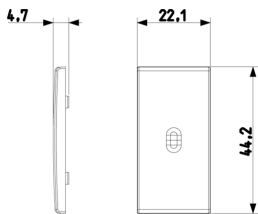

Drawings

Space view