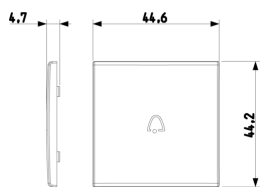

Drawings

Space view