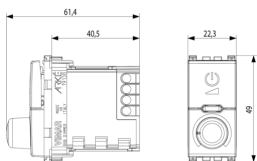

### Drawings

Space view

Backside view

3D View

## Technical data

- **Class group:** Domestic switching devices
- **Class:** Dimmer
- **Method of operation:** Turn button
- **Mounting method:** Flush-mounted
- **Material:** Plastic
- **Material quality:** Thermoplastic
- **Surface protection:** Lacquered
- **Surface finishing:** Matt
- **Colour:** Aluminium
- **RAL-number (similar):** 9007
- **Transparent:** No
- **Nominal voltage:** 230,00 - 230,01 V
- **Device width:** 22,30 mm
- **Device height:** 49,00 mm
- **Device depth:** 61,40 mm

## Packaging

**Code** 8007352599840  
**Quantity** 1 NR  
**Dim.** 2.2x4.9x6.1 [cm]  
**Weight** 59.2 [g]

**Code** 8007352599857  
**Quantity** 5 NR  
**Dim.** 14.4x11.6x6 [cm]  
**Weight** 340.2 [g]