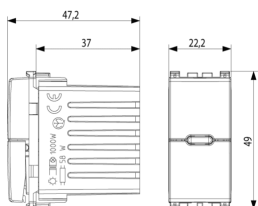

Drawings

Space view

Backside view

3D View

Gallery

Technical data

- **Class group:** Domestic switching devices
- **Class:** Electronic insert for domestic switching devices
- **Model:** Other
- **Assembly arrangement:** Modular device for domestic switching devices
- **Number of modules (module system):** 1
- **Radio-controlled:** No
- **Mounting method:** Flush-mounted
- **Type of fastening:** Engage (snap)
- **Material:** Plastic
- **Material quality:** Thermoplastic
- **Surface protection:** Untreated
- **Surface finishing:** Matt
- **Colour:** Grey
- **RAL-number (similar):** 7015
- **Transparent:** No

Code 8007352450813
Quantity 1 NR
Dim. 5.1x4.3x5.3 [cm]
Weight 51.6 [g]

8 007352 450820

Code 8007352450820
Quantity 5 NR
Dim. 14.4x11.6x6 [cm]
Weight 305.8 [g]

Legal

Vimar reserves the right to change at any time and without notice the characteristics of the products reported. Installation should be carried out by qualified staff in compliance with the current regulations regarding the installation of electrical equipment in the country where the products are installed. For the terms of use of the information on the product info sheet see [Conditions of Use](#).