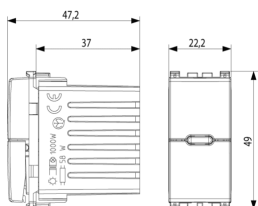

Drawings

Space view

Backside view

3D View

Gallery

Technical data

- **Class group:** Domestic switching devices
- **Class:** Electronic insert for domestic switching devices
- **Model:** Other
- **Assembly arrangement:** Modular device for domestic switching devices
- **Number of modules (module system):** 1
- **Radio-controlled:** No
- **Mounting method:** Flush-mounted
- **Type of fastening:** Engage (snap)
- **Material:** Plastic
- **Material quality:** Thermoplastic
- **Surface protection:** Untreated
- **Surface finishing:** Matt
- **Colour:** Grey
- **RAL-number (similar):** 7015
- **Transparent:** No

Certifications

- 00. CE Marking - EU
- 01. IMQ - Italy ([download](#))
- 37. Marking - Morocco
- 96. Electrotechnical expert ([download](#))
- 99. WEEE Directive ([download](#))

Packaging

Code 8007352450813
Quantity 1 NR
Dim. 5.1x4.3x5.3 [cm]
Weight 51.6 [g]

Code 8007352450820
Quantity 5 NR
Dim. 14.4x11.6x6 [cm]
Weight 305.8 [g]

Legal

Vimar reserves the right to change at any time and without notice the characteristics of the products reported. Installation should be carried out by qualified staff in compliance with the current regulations regarding the installation of electrical equipment in the country where the products are installed. For the terms of use of the information on the product info sheet see [Conditions of Use](#).