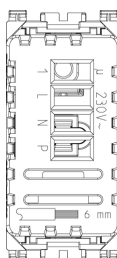

Drawings

Space view

Backside view

3D View

Gallery

Technical data

- **Class group:** Domestic switching devices
- **Class:** Electronic insert for domestic switching devices
- **Model:** Other
- **Assembly arrangement:** Modular device for domestic switching devices
- **Number of modules (module system):** 1
- **Radio-controlled:** No
- **Mounting method:** Flush-mounted
- **Type of fastening:** Engage (snap)
- **Material:** Plastic
- **Material quality:** Thermoplastic
- **Surface protection:** Untreated
- **Surface finishing:** Matt
- **Colour:** Grey
- **RAL-number (similar):** 7015
- **Transparent:** No

Certifications

- 00. CE Marking - EU
- 01. IMQ - Italy ([download](#))
- 37. Marking - Morocco
- 96. Electrotechnical expert ([download](#))
- 99. WEEE Directive ([download](#))

Packaging

Code 8007352450813
Quantity 1 NR
Dim. 5.1x4.3x5.3 [cm]
Weight 51.6 [g]

Code 8007352450820
Quantity 5 NR
Dim. 14.4x11.6x6 [cm]
Weight 305.8 [g]

Legal

Vimar reserves the right to change at any time and without notice the characteristics of the products reported. Installation should be carried out by qualified staff in compliance with the current regulations regarding the installation of electrical equipment in the country where the products are installed. For the terms of use of the information on the product info sheet see [Conditions of Use](#).