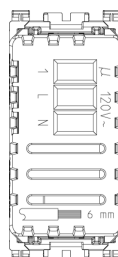

Drawings

Space view

Backside view

3D View

Technical data

- **Class group:** Domestic switching devices
- **Class:** Electronic insert for domestic switching devices
- **Model:** Other
- **Assembly arrangement:** Modular device for domestic switching devices
- **Number of modules (module system):** 1
- **Radio-controlled:** No
- **Mounting method:** Flush-mounted
- **Type of fastening:** Engage (snap)
- **Material:** Plastic
- **Material quality:** Thermoplastic
- **Surface protection:** Lacquered
- **Surface finishing:** Matt
- **Colour:** Aluminium
- **RAL-number (similar):** 9007
- **Transparent:** No

Code 8007352594203
Quantity 1 NR
Dim. 5.1x4.3x5.3 [cm]
Weight 51.4 [g]

Code 8007352594210
Quantity 5 NR
Dim. 14.4x11.6x6 [cm]
Weight 307 [g]

Legal

Vimar reserves the right to change at any time and without notice the characteristics of the products reported. Installation should be carried out by qualified staff in compliance with the current regulations regarding the installation of electrical equipment in the country where the products are installed. For the terms of use of the information on the product info sheet see [Conditions of Use](#).