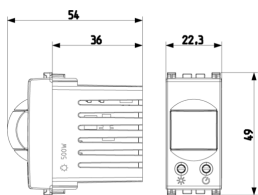

Drawings

Space view

Backside view

3D View

Technical data

- **Class group:** Domestic switching devices
- **Class:** Electronic insert for domestic switching devices
- **Model:** Other
- **Assembly arrangement:** Modular device for domestic switching devices
- **Number of modules (module system):** 1
- **Radio-controlled:** No
- **Mounting method:** Flush-mounted
- **Type of fastening:** Engage (snap)
- **Material:** Plastic
- **Material quality:** Thermoplastic
- **Surface protection:** Lacquered
- **Surface finishing:** Matt
- **Colour:** Aluminium
- **RAL-number (similar):** 9007
- **Transparent:** No

Code 8007352594203
Quantity 1 NR
Dim. 5.1x4.3x5.3 [cm]
Weight 51.4 [g]

Code 8007352594210
Quantity 5 NR
Dim. 14.4x11.6x6 [cm]
Weight 307 [g]

Legal

Vimar reserves the right to change at any time and without notice the characteristics of the products reported. Installation should be carried out by qualified staff in compliance with the current regulations regarding the installation of electrical equipment in the country where the products are installed. For the terms of use of the information on the product info sheet see [Conditions of Use](#).