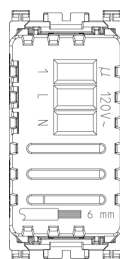

### Sheets, Manuals, Documentation

- [Light Multilanguage instructions sheet \(834 kb\)](#)
- [Full Multilanguage instructions sheet \(859 kb\)](#)

### Drawings

Space view

Backside view

3D View

## Packaging

**Code** 8007352471122  
**Quantity** 1 NR  
**Dim.** 5.1x4.3x5.3 [cm]  
**Weight** 51.1 [g]

**Code** 8007352471139  
**Quantity** 5 NR  
**Dim.** 14.4x11.6x6 [cm]  
**Weight** 302.5 [g]