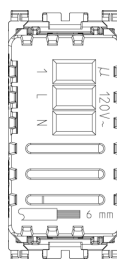

### Sheets, Manuals, Documentation

- [Light Multilanguage instructions sheet \(834 kb\)](#)
- [Full Multilanguage instructions sheet \(859 kb\)](#)

### Drawings

Space view

Backside view

3D View

## Packaging

**Code** 8007352471122  
**Quantity** 1 NR  
**Dim.** 5.1x4.3x5.3 [cm]  
**Weight** 51.1 [g]

**Code** 8007352471139  
**Quantity** 5 NR  
**Dim.** 14.4x11.6x6 [cm]  
**Weight** 302.5 [g]