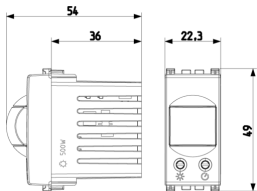

### Drawings

Space view

Backside view

3D View

## Packaging

**Code** 8007352471122  
**Quantity** 1 NR  
**Dim.** 5.1x4.3x5.3 [cm]  
**Weight** 51.1 [g]

**Code** 8007352471139  
**Quantity** 5 NR  
**Dim.** 14.4x11.6x6 [cm]  
**Weight** 302.5 [g]