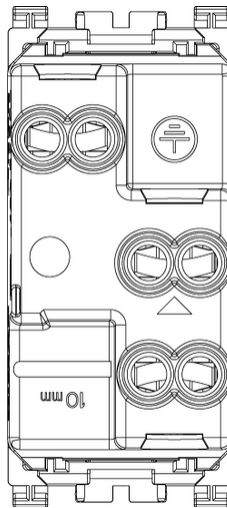

## Drawings

Space view

Backside view

3D View

**Impact strength:** Other

**Device width:** 22,30 mm

**Device height:** 49,00 mm

**Device depth:** 34,50 mm