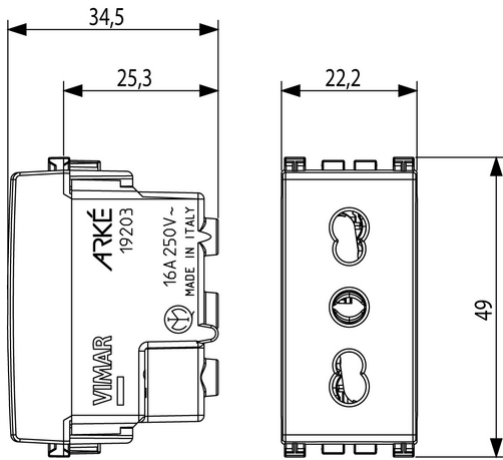

## Drawings

Space view

Backside view

3D View

**Impact strength:** Other

**Device width:** 22,30 mm

**Device height:** 49,00 mm

**Device depth:** 34,50 mm

**Qtà** 50 NR

**Dim** 21.6x11.6x14.3 [cm]

**Weight** 1,633.4 [g]

8 007352 414358

8007352414358

**Qtà** 500 NR

**Dim** 57.5x22.5x30 [cm]

**Weight** 16,280 [g]