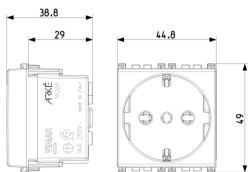

Drawings

Space view