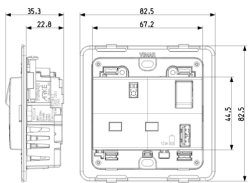

Product Status

3 - Active

Minimum order quantity

1 NR

Sheets, Manuals, Documentation

- [Multilanguage instructions sheet \(1159 kb\)](#)

Drawings

Space view

Backside view

3D View

Technical data

- **Class group:** Domestic switching devices
- **Class:** Socket outlet
- **With hinged lid:** No
- **Colour:** Aluminium
- **RAL-number (similar):** 9007
- **Metallic colour:** No
- **Transparent:** No
- **Material quality:** Thermoplastic
- **Surface protection:** Lacquered
- **Surface finishing:** Matt
- **Nominal current:** 13 A
- **Device depth:** 35,30 mm

Packaging

Code 8007352631670
Quantity 1 NR
Dim. 8.5x3.9x8.6 [cm]
Weight 156.9 [g]

Code 8007352631687
Quantity 10 NR
Dim. 20.7x18.5x9.6 [cm]
Weight 1,668 [g]

Code 8007352650589
Quantity 60 NR
Dim. 39x29.5x22 [cm]
Weight 10,490 [g]