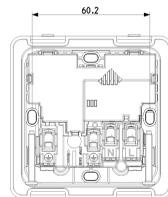

Product Status

3 - Active

Minimum order quantity

1 NR

Sheets, Manuals, Documentation

- [Multilanguage instructions sheet \(1159 kb\)](#)

Drawings

Space view

Backside view

3D View

Technical data

- **Class group:** Domestic switching devices
- **Class:** Socket outlet
- **With hinged lid:** No
- **Colour:** Aluminium
- **RAL-number (similar):** 9007
- **Metallic colour:** No
- **Transparent:** No
- **Material quality:** Thermoplastic
- **Surface protection:** Lacquered
- **Surface finishing:** Matt
- **Nominal current:** 13 A
- **Device depth:** 35,30 mm

Packaging

Code 8007352631670
Quantity 1 NR
Dim. 8.5x3.9x8.6 [cm]
Weight 156.9 [g]

Code 8007352631687
Quantity 10 NR
Dim. 20.7x18.5x9.6 [cm]
Weight 1,668 [g]

Code 8007352650589
Quantity 60 NR
Dim. 39x29.5x22 [cm]
Weight 10,490 [g]