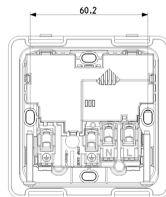

Product Status

3 - Active

Minimum order quantity

10 NR

Sheets, Manuals, Documentation

- [Multilanguage instructions sheet \(1159 kb\)](#)

Drawings

Space view

Backside view

3D View

Technical data

- **Class group:** Domestic switching devices
- **Class:** Socket outlet
- **Colour:** White
- **RAL-number (similar):** 9016
- **Transparent:** No
- **Material quality:** Thermoplastic
- **Surface finishing:** Matt
- **Nominal current:** 13 A
- **Device depth:** 35,30 mm

Packaging

Code 8007352631977
Quantity 1 NR
Dim. 8.5x3.9x8.6 [cm]
Weight 156.9 [g]

Code 8007352631984
Quantity 10 NR
Dim. 20.7x18.5x9.6 [cm]
Weight 1,668 [g]

Code 8007352650824
Quantity 60 NR
Dim. 39x29.5x22 [cm]
Weight 10,498 [g]