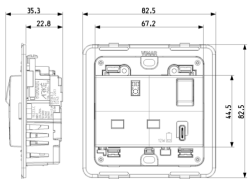

Product Status

3 - Active

Minimum order quantity

10 NR

Sheets, Manuals, Documentation

- [Multilanguage instructions sheet \(1159 kb\)](#)

Drawings

Space view

Backside view

3D View

Technical data

- **Class group:** Domestic switching devices
- **Class:** Socket outlet
- **Colour:** White
- **RAL-number (similar):** 9016
- **Transparent:** No
- **Material quality:** Thermoplastic
- **Surface finishing:** Matt
- **Nominal current:** 13 A
- **Device depth:** 35,30 mm

Packaging

Code 8007352631977
Quantity 1 NR
Dim. 8.5x3.9x8.6 [cm]
Weight 156.9 [g]

Code 8007352631984
Quantity 10 NR
Dim. 20.7x18.5x9.6 [cm]
Weight 1,668 [g]

Code 8007352650824
Quantity 60 NR
Dim. 39x29.5x22 [cm]
Weight 10,498 [g]