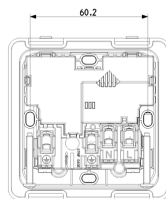

Product Status

3 - Active

Minimum order quantity

10 NR

Sheets, Manuals, Documentation

- [Multilanguage instructions sheet \(1159 kb\)](#)

Drawings

Space view

Backside view

3D View

Technical data

- **Class group:** Domestic switching devices
- **Class:** Socket outlet
- **Colour:** Aluminium
- **RAL-number (similar):** 9007
- **Transparent:** No
- **Material quality:** Thermoplastic
- **Surface protection:** Lacquered
- **Surface finishing:** Matt
- **Nominal current:** 13 A
- **Device depth:** 35,30 mm

Packaging

Code 8007352631991
Quantity 1 NR
Dim. 8.5x3.9x8.6 [cm]
Weight 156.9 [g]

Code 8007352632004
Quantity 10 NR
Dim. 20.7x18.5x9.6 [cm]
Weight 1,668 [g]

Code 8007352650831
Quantity 60 NR
Dim. 39x29.5x22 [cm]
Weight 10,498 [g]