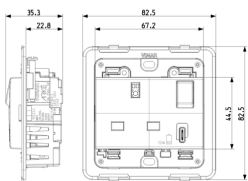

Product Status

3 - Active

Minimum order quantity

10 NR

Sheets, Manuals, Documentation

- [Multilanguage instructions sheet \(1159 kb\)](#)

Drawings

Space view

Backside view

3D View

Technical data

- **Class group:** Domestic switching devices
- **Class:** Socket outlet
- **Colour:** Aluminium
- **RAL-number (similar):** 9007
- **Transparent:** No
- **Material quality:** Thermoplastic
- **Surface protection:** Lacquered
- **Surface finishing:** Matt
- **Nominal current:** 13 A
- **Device depth:** 35,30 mm

Packaging

Code 8007352631991
Quantity 1 NR
Dim. 8.5x3.9x8.6 [cm]
Weight 156.9 [g]

Code 8007352632004
Quantity 10 NR
Dim. 20.7x18.5x9.6 [cm]
Weight 1,668 [g]

Code 8007352650831
Quantity 60 NR
Dim. 39x29.5x22 [cm]
Weight 10,498 [g]