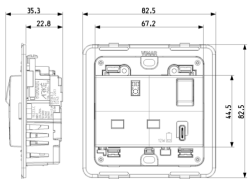

Product Status

3 - Active

Minimum order quantity

10 NR

Sheets, Manuals, Documentation

- [Multilanguage instructions sheet \(1159 kb\)](#)

Drawings

Space view

Backside view

3D View

Technical data

- **Class group:** Domestic switching devices
- **Class:** Socket outlet
- **Colour:** Grey
- **RAL-number (similar):** 7015
- **Transparent:** No
- **Material quality:** Thermoplastic
- **Surface protection:** Untreated
- **Surface finishing:** Matt
- **Nominal current:** 13 A
- **Device depth:** 35,30 mm

Packaging

Code 8007352631953
Quantity 1 NR
Dim. 8.5x3.9x8.6 [cm]
Weight 156.9 [g]

Code 8007352631960
Quantity 10 NR
Dim. 20.7x18.5x9.6 [cm]
Weight 1,668 [g]

Code 8007352650817
Quantity 60 NR
Dim. 39x29.5x22 [cm]
Weight 10,498 [g]