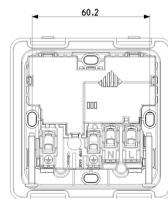

Product Status

3 - Active

Minimum order quantity

10 NR

Sheets, Manuals, Documentation

- [Multilanguage instructions sheet \(1159 kb\)](#)

Drawings

Space view

Backside view

3D View

Technical data

- **Class group:** Domestic switching devices
- **Class:** Socket outlet
- **Colour:** Grey
- **RAL-number (similar):** 7015
- **Transparent:** No
- **Material quality:** Thermoplastic
- **Surface protection:** Untreated
- **Surface finishing:** Matt
- **Nominal current:** 13 A
- **Device depth:** 35,30 mm

Packaging

Code 8007352631953
Quantity 1 NR
Dim. 8.5x3.9x8.6 [cm]
Weight 156.9 [g]

Code 8007352631960
Quantity 10 NR
Dim. 20.7x18.5x9.6 [cm]
Weight 1,668 [g]

Code 8007352650817
Quantity 60 NR
Dim. 39x29.5x22 [cm]
Weight 10,498 [g]