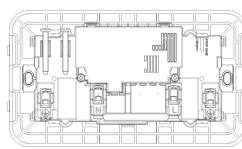

ARKÉ: 2 2P+E13ABS socket+red switch+C/C-USB gr

19224.CC

Wiring devices / Traditional wiring devices / ARKÉ / Devices

2 2P+E13ABS socket+red switch+C/C-USB gr

Two 2P+E 13 A 250 V~ SICURY socket outlets, British standard, supplied by two 2P 1-way switches with red sign, two C-type USB, with built-in mounting frame for installation in square mounting boxes and 5-module cover plate, British standard, grey

Product Status

3 - Active

Minimum order quantity

5 NR

Sheets, Manuals, Documentation

- [Multilanguage instructions sheet \(1026 kb\)](#)

Drawings

Space view

Backside view

3D View

Technical data

- **Class group:** Domestic switching devices
- **Class:** Socket outlet
- **Colour:** Grey
- **RAL-number (similar):** 7015
- **Transparent:** No
- **Material quality:** Thermoplastic
- **Surface protection:** Untreated
- **Surface finishing:** Matt
- **Nominal current:** 13 A

Code 8007352632974
Quantity 5 NR
Dim. 20.5x16x9.4 [cm]
Weight 1,159 [g]

Code 8007352650893
Quantity 30 NR
Dim. 39x29.5x22 [cm]
Weight 7,444 [g]

Legal

Vimar reserves the right to change at any time and without notice the characteristics of the products reported. Installation should be carried out by qualified staff in compliance with the current regulations regarding the installation of electrical equipment in the country where the products are installed. For the terms of use of the information on the product info sheet see [Conditions of Use](#).