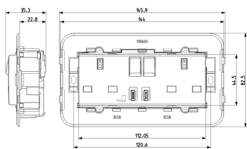

Drawings

Space view