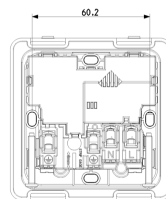

Product Status

3 - Active

Minimum order quantity

10 NR

Sheets, Manuals, Documentation

- [Multilanguage instructions sheet \(1227 kb\)](#)

Drawings

Space view

Backside view

3D View

Technical data

- **Class group:** Domestic switching devices
- **Class:** Socket outlet
- **Colour:** Aluminium
- **RAL-number (similar):** 9007
- **Transparent:** No
- **Material quality:** Thermoplastic
- **Surface protection:** Lacquered
- **Surface finishing:** Matt
- **Nominal current:** 13 A
- **Device depth:** 35,30 mm

Certifications

- 00. CE Marking - EU
- 37. Marking - Morocco
- 92. RoHS UAE
- 96. Electrotechnical expert ([download](#))
- 99. WEEE Directive ([download](#))

Packaging

Code 8007352632059
Quantity 1 NR
Dim. 8.5x3.9x8.6 [cm]
Weight 156.9 [g]

Code 8007352632066
Quantity 10 NR
Dim. 20.7x18.5x9.6 [cm]
Weight 1,668 [g]

Code 8007352650725
Quantity 60 NR
Dim. 39x29.5x22 [cm]
Weight 10,498 [g]

Legal

Vimar reserves the right to change at any time and without notice the characteristics of the products reported. Installation should be carried out by qualified staff in compliance with the current regulations regarding the installation of electrical equipment in the country where the products are installed. For the terms of use of the information on the product info sheet see [Conditions of Use](#).