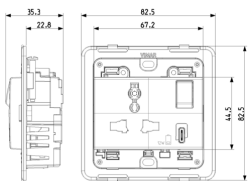

Product Status

3 - Active

Minimum order quantity

10 NR

Sheets, Manuals, Documentation

- [Multilanguage instructions sheet \(1227 kb\)](#)

Drawings

Space view

Backside view

3D View

Technical data

- **Class group:** Domestic switching devices
- **Class:** Socket outlet
- **Colour:** Aluminium
- **RAL-number (similar):** 9007
- **Transparent:** No
- **Material quality:** Thermoplastic
- **Surface protection:** Lacquered
- **Surface finishing:** Matt
- **Nominal current:** 13 A
- **Device depth:** 35,30 mm

Certifications

- 00. CE Marking - EU
- 37. Marking - Morocco
- 92. RoHS UAE
- 96. Electrotechnical expert ([download](#))
- 99. WEEE Directive ([download](#))

Packaging

Code 8007352632059
Quantity 1 NR
Dim. 8.5x3.9x8.6 [cm]
Weight 156.9 [g]

Code 8007352632066
Quantity 10 NR
Dim. 20.7x18.5x9.6 [cm]
Weight 1,668 [g]

Code 8007352650725
Quantity 60 NR
Dim. 39x29.5x22 [cm]
Weight 10,498 [g]

Legal

Vimar reserves the right to change at any time and without notice the characteristics of the products reported. Installation should be carried out by qualified staff in compliance with the current regulations regarding the installation of electrical equipment in the country where the products are installed. For the terms of use of the information on the product info sheet see [Conditions of Use](#).