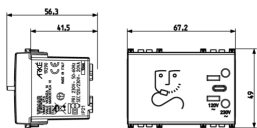

Drawings

Space view