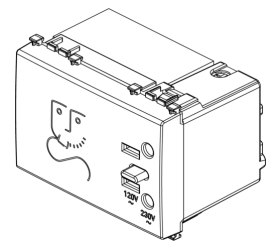

ARKÉ: Shaver supply unit 230V white

19290.B

Wiring devices / Traditional wiring devices / ARKÉ / Devices

Shaver supply unit 230V white

Shaver supply unit with 20 VA isolating transformer, supply voltage 230 V~ 50-60 Hz, 120 V~ output voltage for 2P 15 A 125 V~ American standard plugs with non-polarized flat blades, and 230 V~ output voltage for 2P 2,5 A Europlugs, white - 3 modules

Backside view

3D View

Gallery

Technical data

- **Class group:** Domestic switching devices
- **Class:** Razor socket outlet
- **Assembly arrangement:** Modular device for domestic switching devices
- **Number of modules (module system):** 3
- **Mounting method:** Flush-mounted
- **With hinged lid:** No
- **Voltage reversible:** No
- **Nominal voltage low value:** 230 V
- **Nominal voltage high value:** 230 V
- **Material:** Plastic
- **Material quality:** Thermoplastic
- **Surface finishing:** Matt
- **Colour:** White
- **RAL-number (similar):** 9016
- **Transparent:** No
- **Device width:** 67,30 mm
- **Device height:** 49,00 mm
- **Device depth:** 51,50 mm
- **With built-in installation box:** No