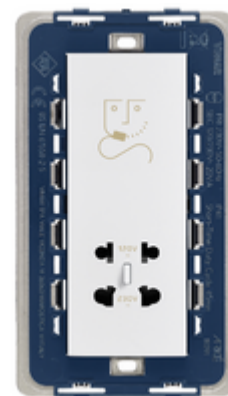

ARKÉ: Shaver supply unit 230V white

19291.B

Wiring devices / Traditional wiring devices / ARKÉ / Devices

Shaver supply unit 230V white

Shaver supply unit with 20 VA isolating transformer, supply voltage 230 V~ 50-60 Hz, 120/230 V~ output voltage, with built-in British standard mounting boxes, to complete with 5-module british standard cover plate, white

Product Status

3 - Active

Minimum order quantity

1 NR

Video

- [Arké lives in your time](#)